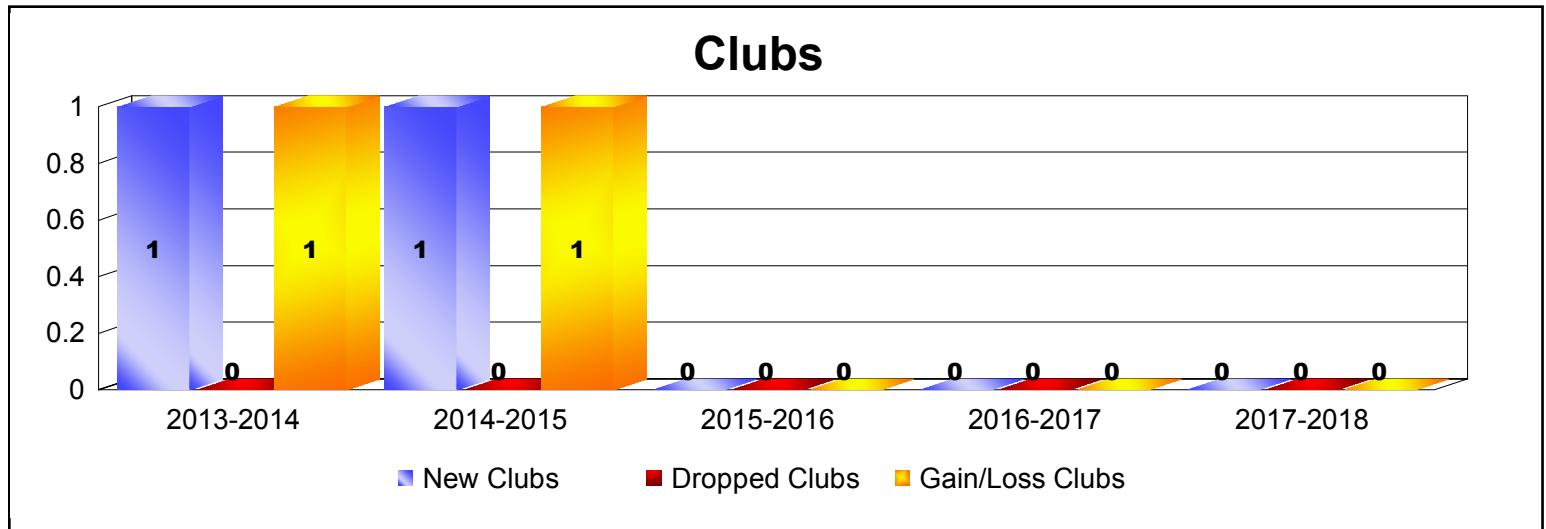

Year	New Clubs	Dropped Clubs	Gain/ Loss Clubs	New Members	Charter Members	Reinstate Members	Transfer Members	Total Member Added	Total Members Dropped	Gain/ Loss Members
2013-2014	1	0	1	169	34	0	8	211	-152	59
2014-2015	1	0	1	154	33	10	9	206	-188	18
2015-2016	0	0	0	106	5	10	11	132	-142	-10
2016-2017	0	0	0	146	4	10	8	168	-198	-30
2017-2018	0	0	0	132	3	6	7	148	-147	1
Average	0	0	0	141	16	7	9	173	-165	8

Year	New Clubs	Dropped Clubs	Gain/ Loss Clubs	New Members	Charter Members	Reinstate Members	Transfer Members	Total Member Added	Total Members Dropped	Gain/ Loss Members
2013-2014	0	0	0	4	0	0	0	4	-3	1
2014-2015	0	0	0	4	0	0	0	4	-1	3
2015-2016	0	0	0	0	0	0	0	0	-4	-4
2016-2017	0	0	0	6	0	0	0	6	-1	5
2017-2018	0	0	0	3	0	0	0	3	-3	0
Average	0	0	0	3	0	0	0	3	-2	1