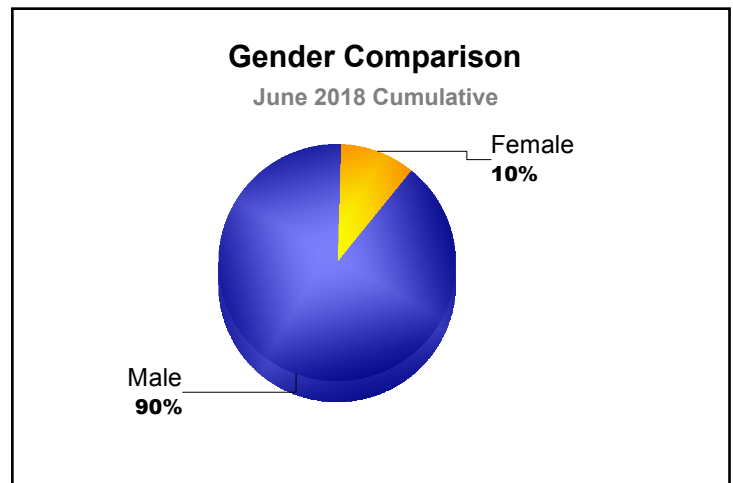

Year	New Clubs	Dropped Clubs	Gain/ Loss Clubs	New Members	Charter Members	Reinstate Members	Transfer Members	Total Member Added	Total Members Dropped	Gain/ Loss Members
2013-2014	1	0	1	169	34	0	8	211	-152	59
2014-2015	1	0	1	154	33	10	9	206	-188	18
2015-2016	0	0	0	106	5	10	11	132	-142	-10
2016-2017	0	0	0	146	4	10	8	168	-198	-30
2017-2018	0	0	0	132	3	6	7	148	-147	1
Average	0	0	0	141	16	7	9	173	-165	8