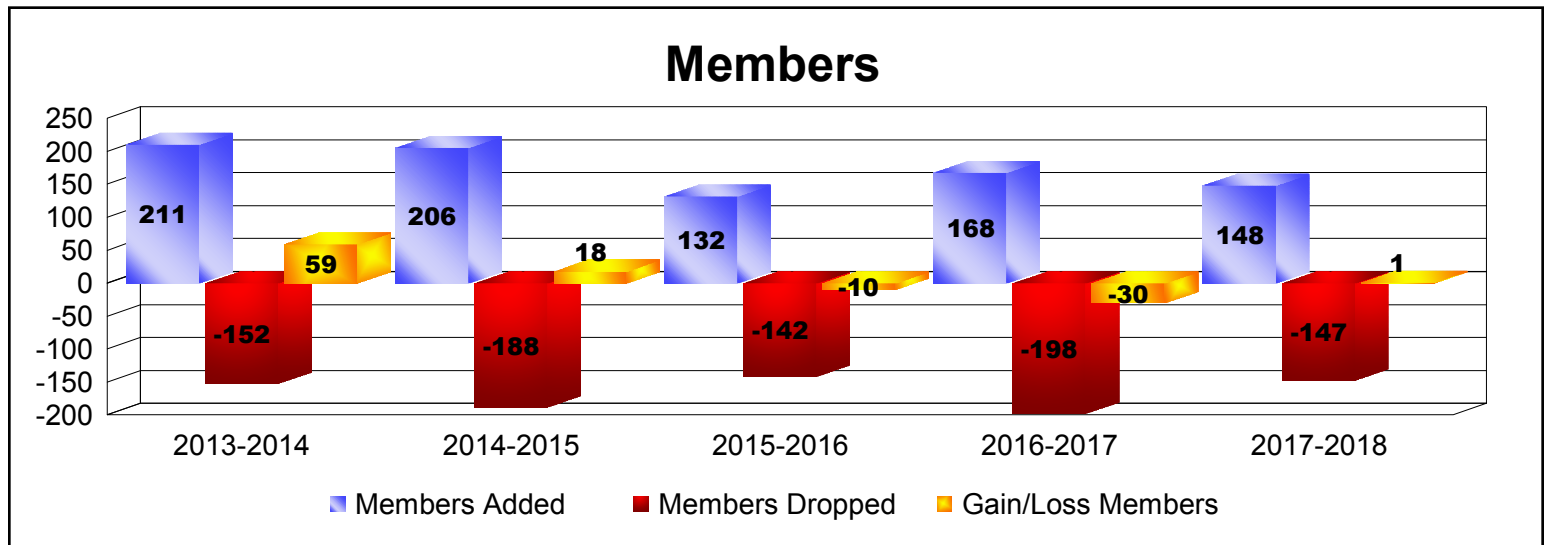

Year	New Clubs	Dropped Clubs	Gain/ Loss Clubs	New Members	Charter Members	Reinstate Members	Transfer Members	Total Member Added	Total Members Dropped	Gain/ Loss Members
2013-2014	1	0	1	169	34	0	8	211	-152	59
2014-2015	1	0	1	154	33	10	9	206	-188	18
2015-2016	0	0	0	106	5	10	11	132	-142	-10
2016-2017	0	0	0	146	4	10	8	168	-198	-30
2017-2018	0	0	0	132	3	6	7	148	-147	1
Average	0	0	0	141	16	7	9	173	-165	8

Year	New Clubs	Dropped Clubs	Gain/ Loss Clubs	New Members	Charter Members	Reinstate Members	Transfer Members	Total Member Added	Total Members Dropped	Gain/ Loss Members
2013-2014	0	0	0	4	0	0	0	4	-3	1
2014-2015	0	0	0	4	0	0	0	4	-1	3
2015-2016	0	0	0	0	0	0	0	0	-4	-4
2016-2017	0	0	0	6	0	0	0	6	-1	5
2017-2018	0	0	0	3	0	0	0	3	-3	0
Average	0	0	0	3	0	0	0	3	-2	1