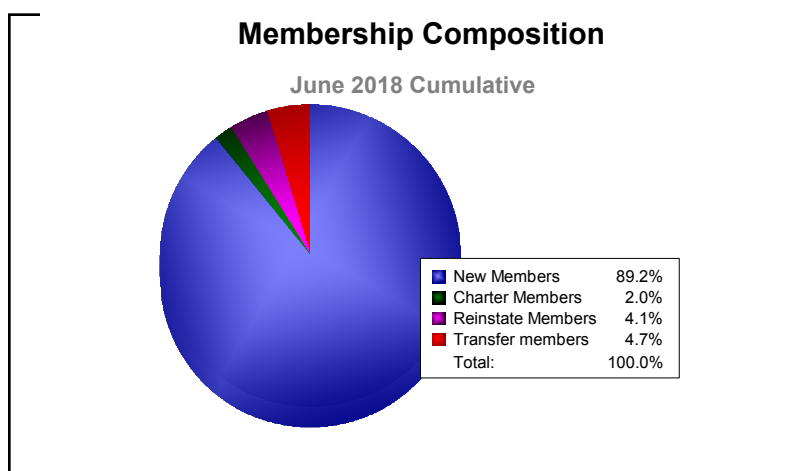

Year	New Clubs	Dropped Clubs	Gain/ Loss Clubs	New Members	Charter Members	Reinstate Members	Transfer Members	Total Member Added	Total Members Dropped	Gain/ Loss Members
2013-2014	1	0	1	169	34	0	8	211	-152	59
2014-2015	1	0	1	154	33	10	9	206	-188	18
2015-2016	0	0	0	106	5	10	11	132	-142	-10
2016-2017	0	0	0	146	4	10	8	168	-198	-30
2017-2018	0	0	0	132	3	6	7	148	-147	1
Average	0	0	0	141	16	7	9	173	-165	8

Year	New Clubs	Dropped Clubs	Gain/ Loss Clubs	New Members	Charter Members	Reinstate Members	Transfer Members	Total Member Added	Total Members Dropped	Gain/ Loss Members
2013-2014	0	0	0	4	0	0	0	4	-3	1
2014-2015	0	0	0	4	0	0	0	4	-1	3
2015-2016	0	0	0	0	0	0	0	0	-4	-4
2016-2017	0	0	0	6	0	0	0	6	-1	5
2017-2018	0	0	0	3	0	0	0	3	-3	0
Average	0	0	0	3	0	0	0	3	-2	1